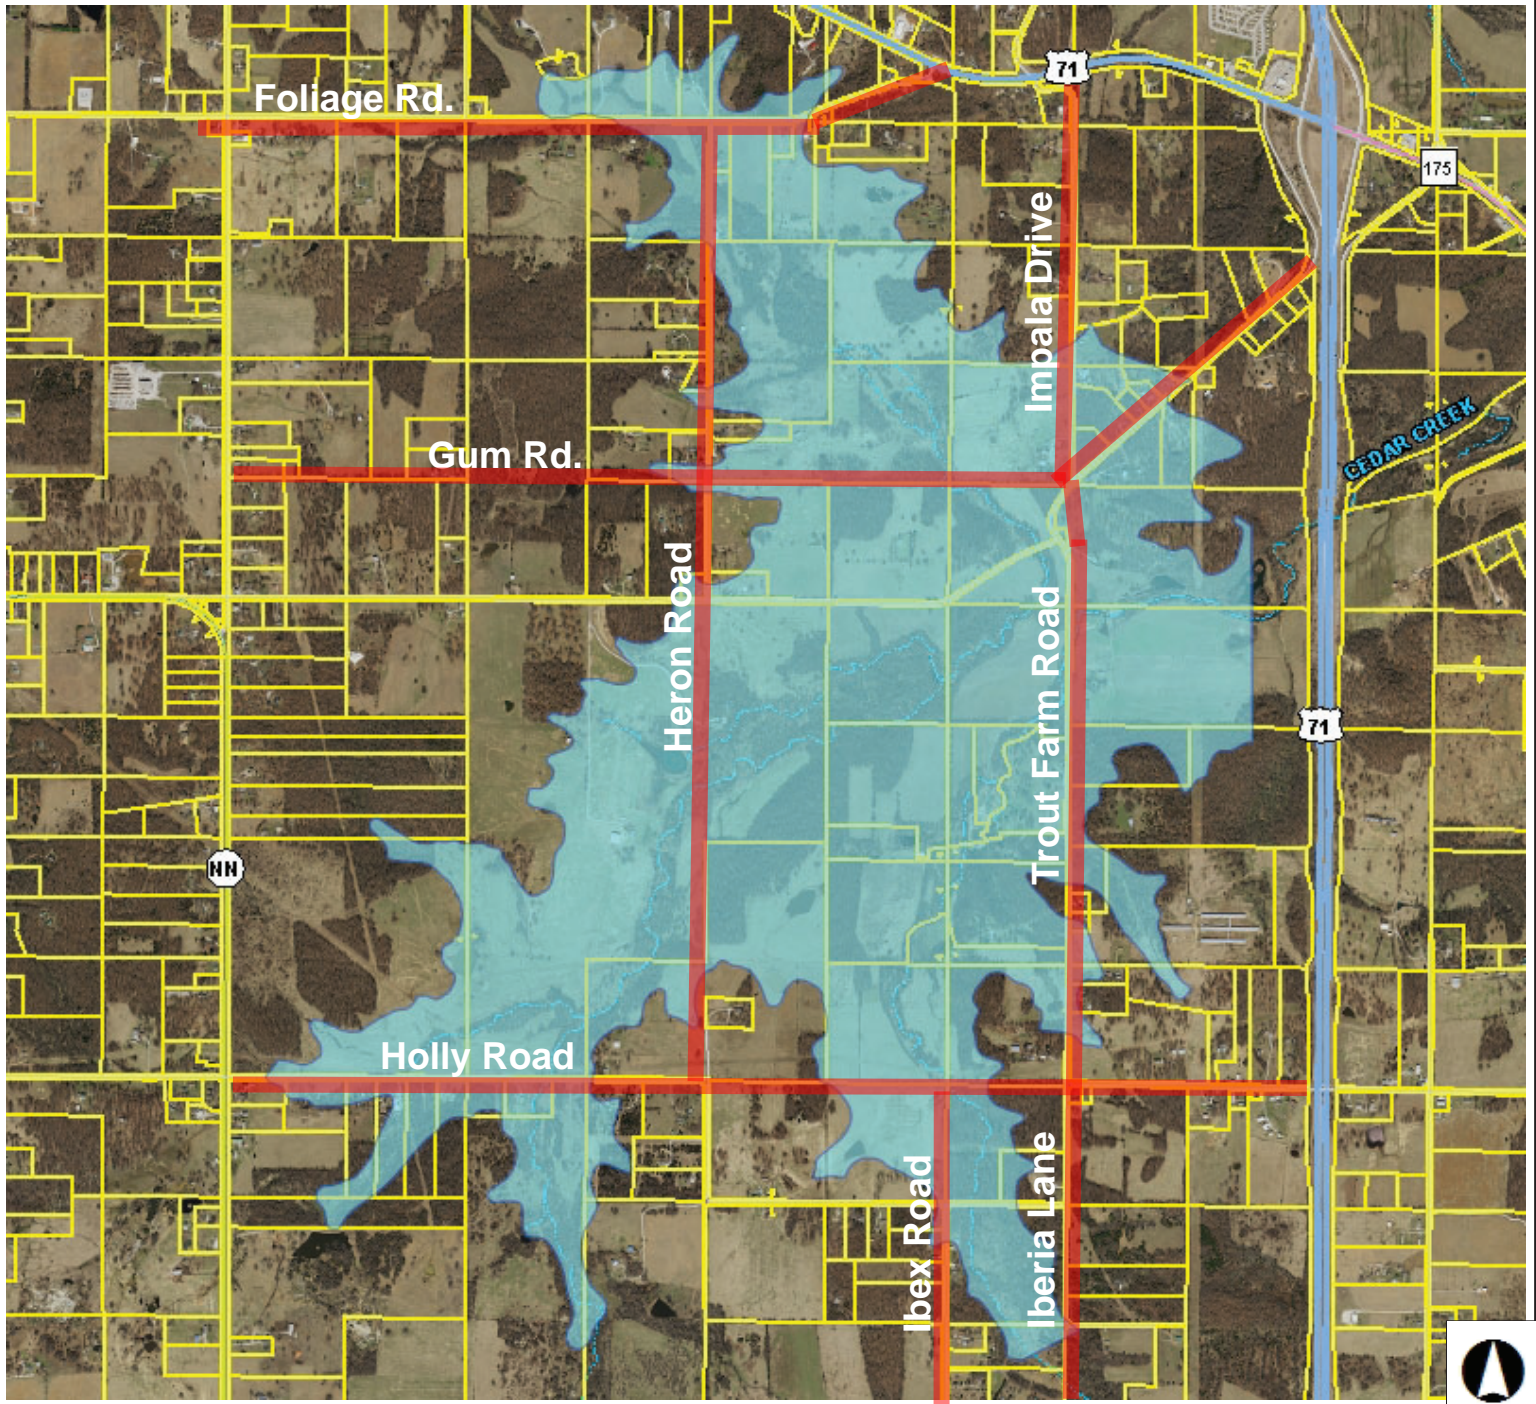

# Newton County, MO

## Legend

- Road**
- County Roads / City Streets
  - Interstate Highway
  - US Highway
  - Numbered State Highway
  - Lettered State Highway
  - + Railroad

- Land Hook**
- - - DASHED LAND HOOK
  - SOLID LAND HOOK
  - Stream
  - County Boundary

This Cadastral Map is for informational purposes only. It does not purport to represent a property boundary survey of the parcels shown and shall not be used for conveyances or the establishment of property boundaries.

THIS MAP IS NOT TO BE USED FOR NAVIGATION